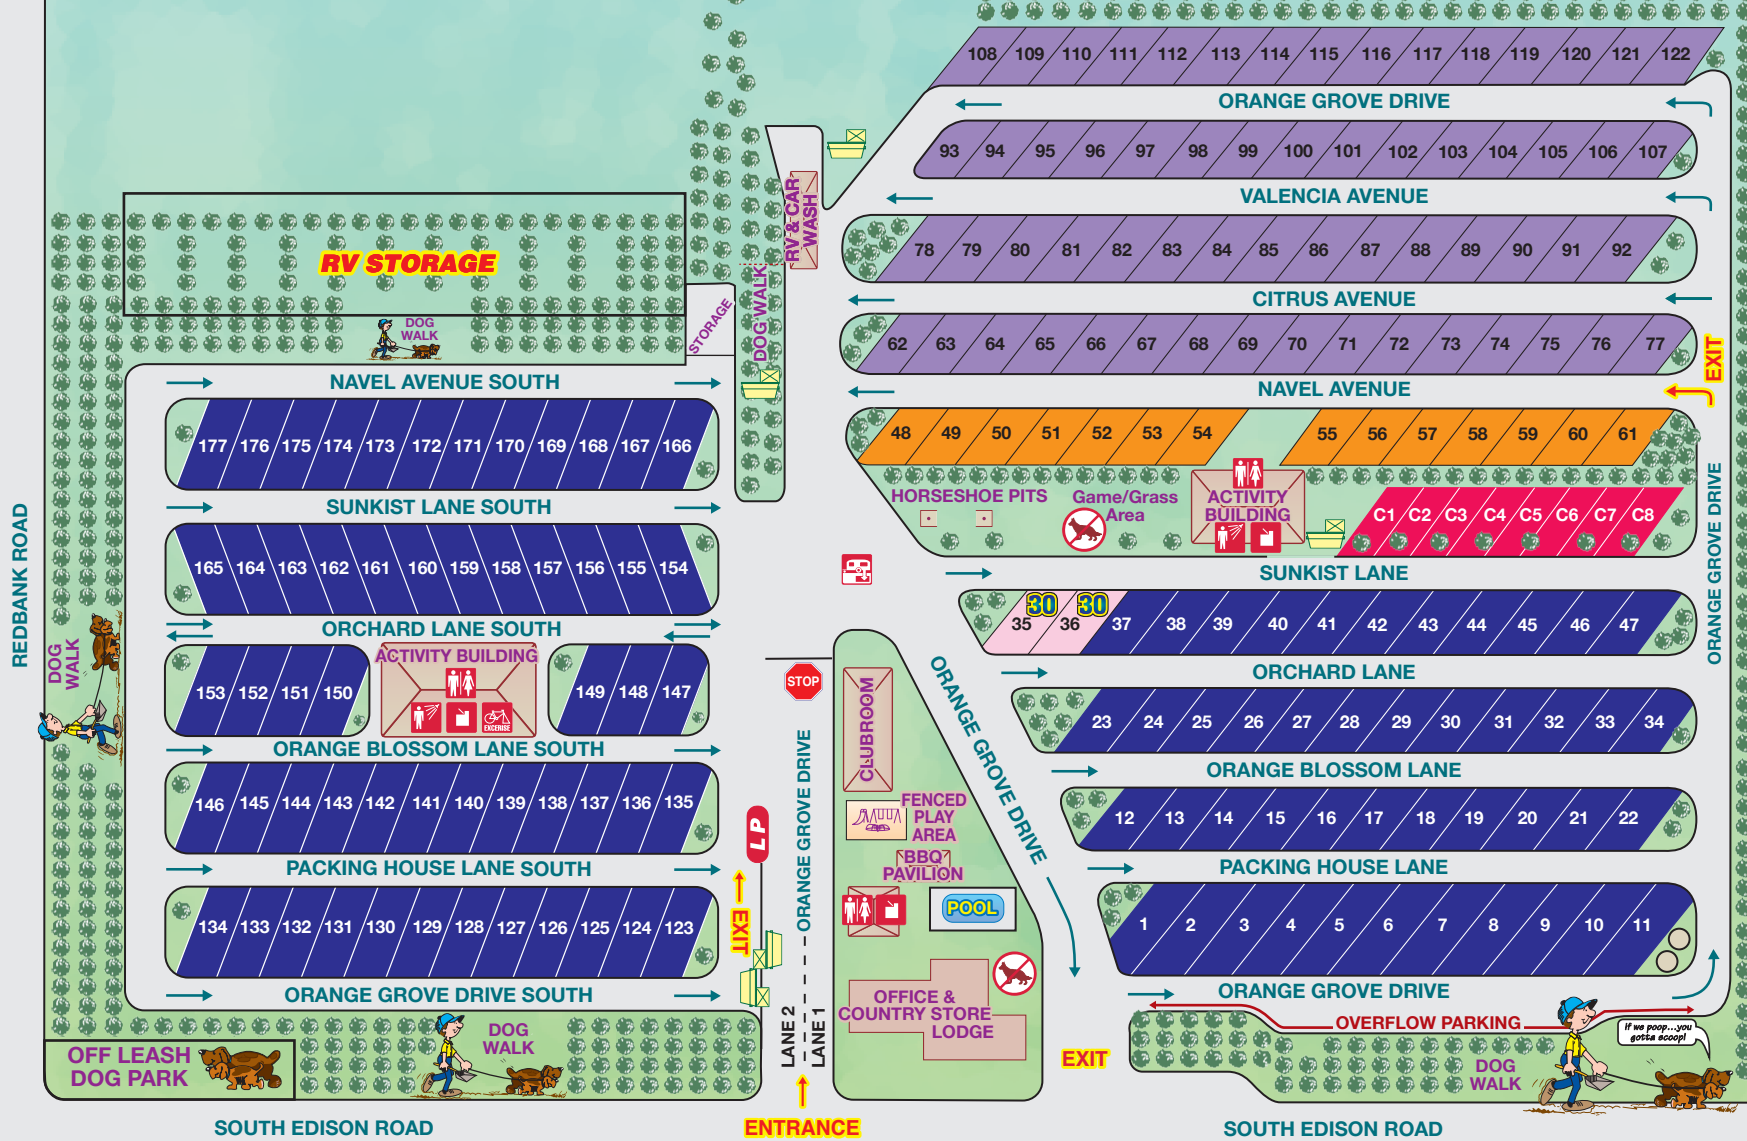

YOUR SITE #:

RESTROOM, LAUNDRY, EXERCISE ROOM CODE

LEGEND

- | | | |
|--|---------------------|----------------------------|
| FULL HOOKUP WATER, ELECTRIC, SEWER AND CABLE | EXERCISE | LAUNDRY |
| FULL HOOKUP MONTHLY | FULL HOOKUP PULL-IN | PULL-IN WATER AND ELECTRIC |
| FULL HOOKUP 30 AMP | SHOWERS | RESTROOMS |
| DUMPSTER | DUMP STATION | LP GAS |